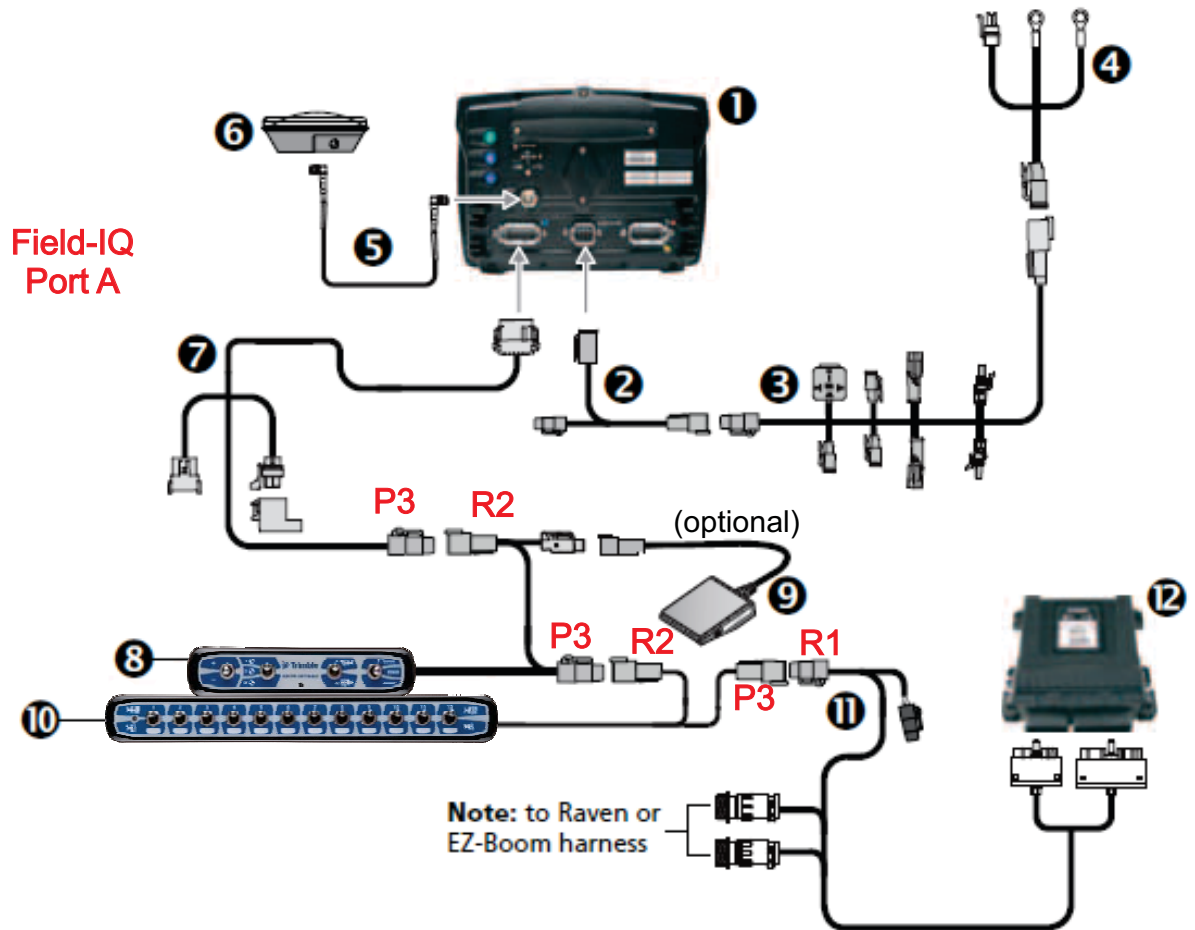

CFX-750 / Field-IQ Rate and Section control to Raven 4X0 or AgGPS EZ-Boom harness

Item	Description	Trimble Part Number
1	CFX-750 Display	94100-01
2	CFX-750 power cable	77282
3	Power bus	67259
4	Basic power cable	67258
5	Coax cable	50449
6	Ag25 GNSS antenna	77038-00
7	Display to Field-IQ cable	75834
8	Field-IQ master switch box	75050-01
9	Remote foot switch (optional)	60490
10	12 section switch box	75060-01
11	Rate and Section Control module adapter cable	75503
12	Rate and Section Control module	75744-00